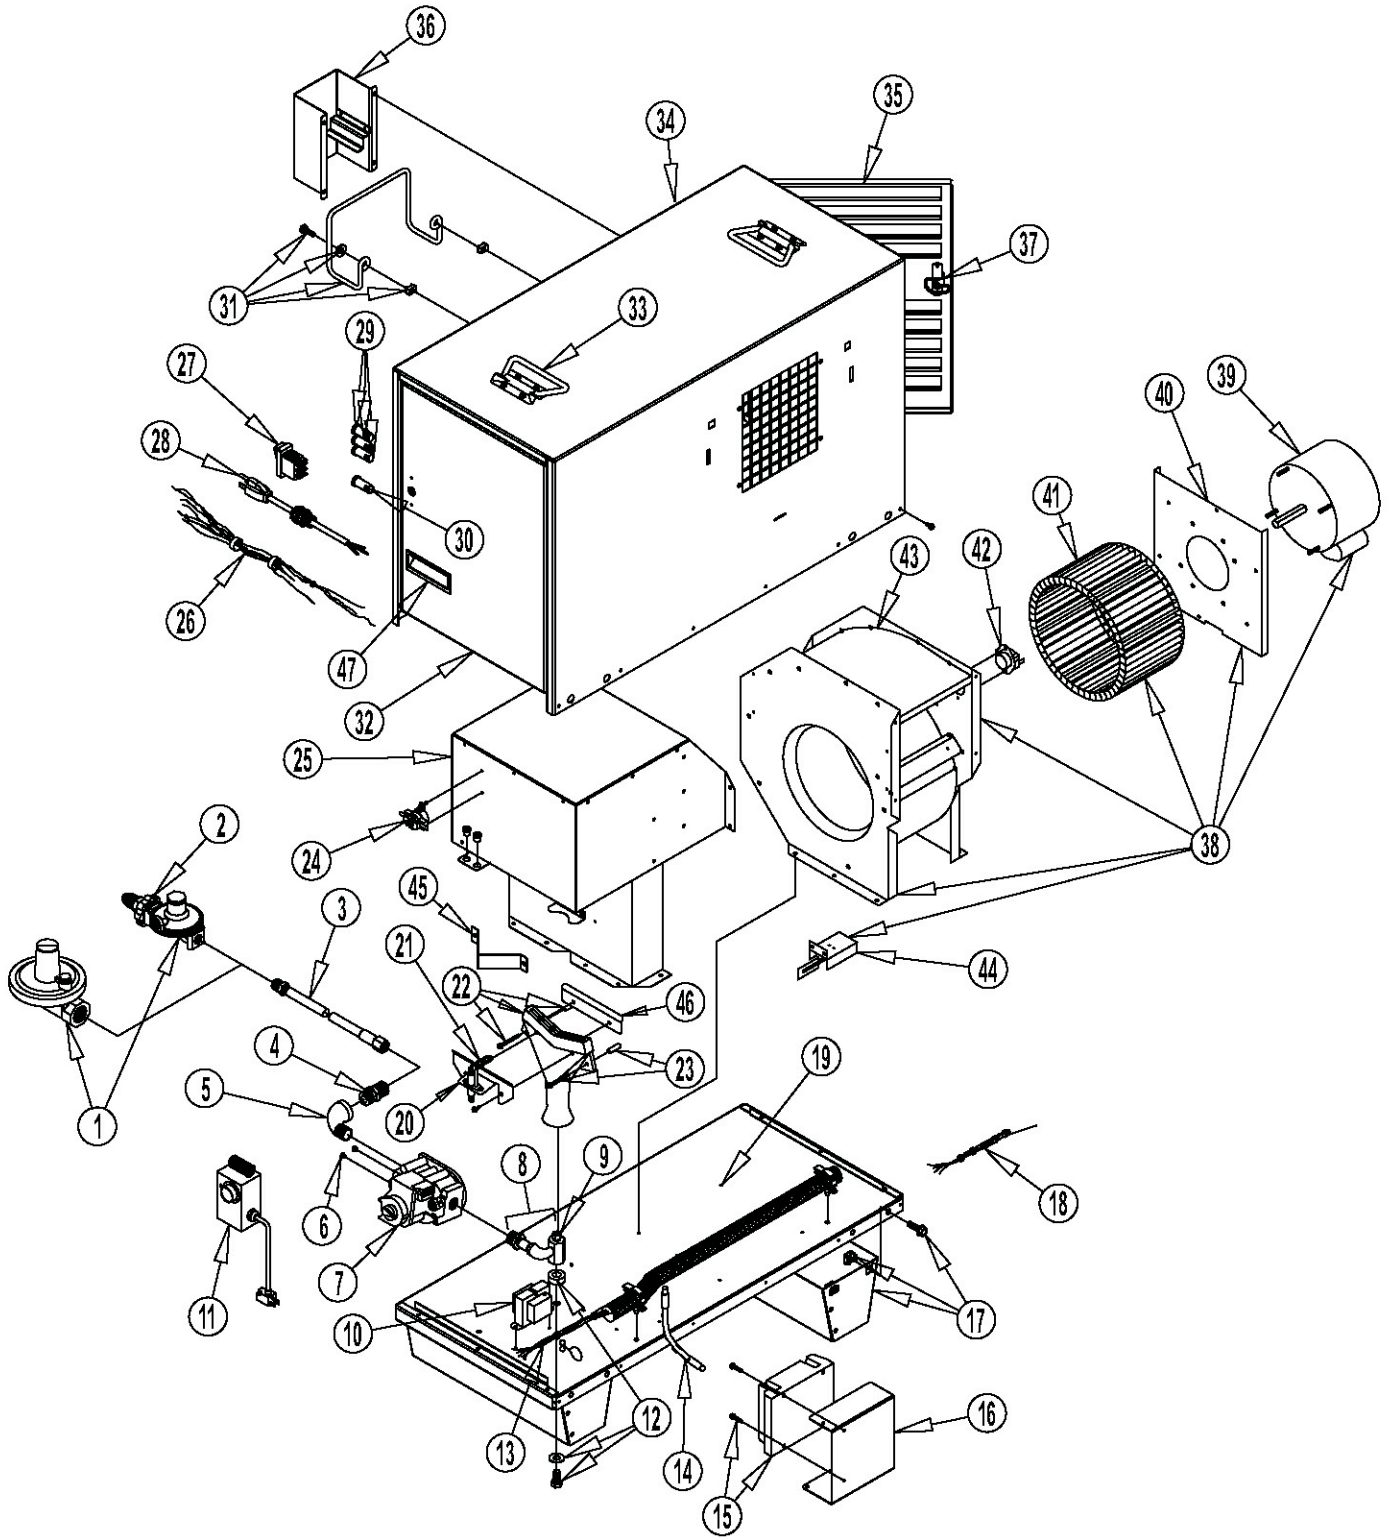

Parts Identification

PREMIER 80 PARTS SCHEMATIC

PREMIER 80 PARTS LIST

Item	Description		Part Number
1	Regulator	Propane Gas	26377
		Natural Gas	21999
2	Handwheel with Spring	Propane Gas	26395
3	Universal Hose Kit, 15 ft. Hose w/ Adapters		24600
4	Adapter 1/2 NPT x 5/8 - 18		06655
5	Ell		09309
6	Screw		09425
7	Valve, Gas Control	Propane Gas	22076
		Natural Gas	22078
8	Manifold Assembly w/ Orifice	Propane Gas	26391
		Natural Gas	26438
9	Orifice, Burrner	Propane Gas	571625
		Natural Gas	571626
10	Transformer		26412
11	Thermostat Kit		09454
12	Washer, Bolt, Spacer		25866
13	Harness, Wire, Burner End		26383
14	Wire, Igniter		25840
15	Control Ignition		25865
16	Bracket, Ignition Control		26411
17	Support Leg		26378
18	Harness, Wire, Motor End		26382
19	Base		26380
20	Bracket, Igniter/Sensor		571663
21	Igniter		25841
22	Burner		26484
23	Screws and Spacers		571211
24	Switch, High Limit, Burner End (275°F)		03933
25	Chamber, Heat		571666
26	Harness, Wire, Status Lights		26381
27	Switch, Selector		26385
28	Cord, Power		26379
29	Light, Status, 24 Volt		26392
30	Light, Status, 120 Volt		26393
31	Hanger, Hose		571619
32	Door Assembly, Burner End	Propane Gas	26434
		Natural Gas	26433
33	Handle		25859
34	Case Assembly	Propane Gas	26389
		Natural Gas	26387
35	Door Assembly, Fan End		26435
36	Thermostat Bracket		26401
37	Latch, Door		26437
38	Fan Assembly		26384
39	Motor		20292
40	Motor Mount		571686
41	Fan		570304
42	Switch, High Limit, Fan End (250°F)		571671
43	Housing, Fan		571612
44	Switch, Air Proving		26485
45	Bracket, Burner		571649
46	Bracket, Flame Arrestor		571609
47	Handle, Door		26479